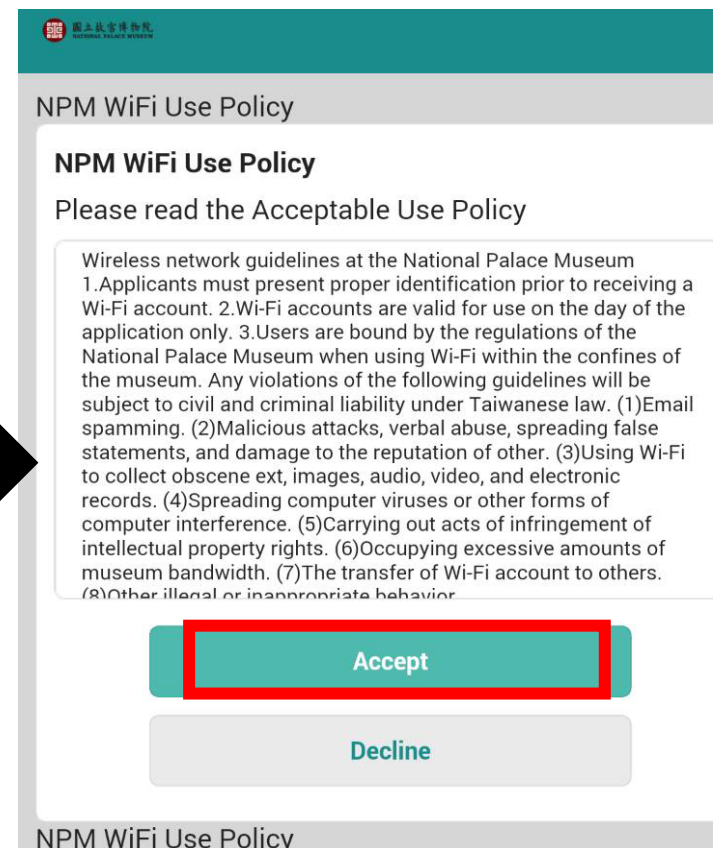

# NPM-Free WIFI SOP

1. Connect to **NPM-Free**.

& Open your Browser

2. Choose

**First Login Enter Here**

**Under button  
Get password**

3. Fill out all fields.

4.

**Remember** Username and Password for later use.

5.

Sign on with your Username & password.

6. If you accept the rule, you can use NPM-Free WIFI.

**If you can not get connected, it is likely the operating system of your cell phone is not supported by our Wifi environment. We apologize for any inconvenience this may cause.**