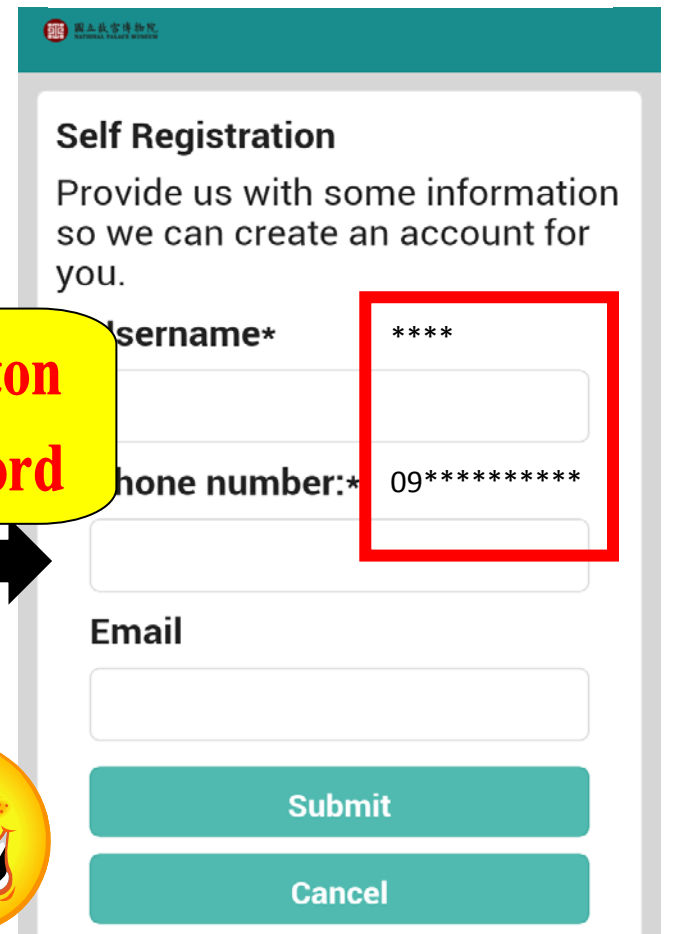

# NPM-Free WIFI SOP

1. Connect to **NPM-Free**.

& Open your Browser

2. Choose

**First Login Enter Here**

**Under button  
Get password**

3. Fill out all fields.

4.