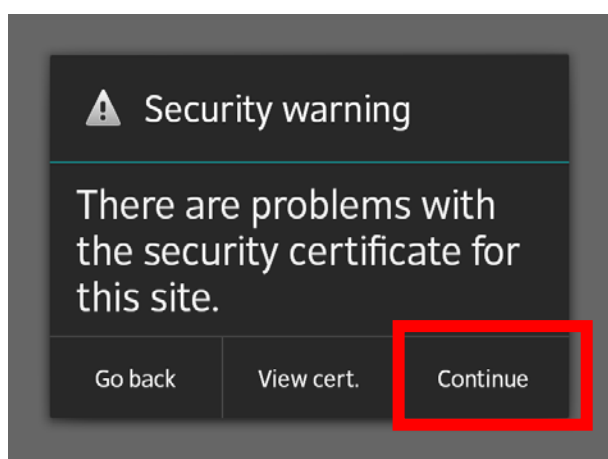

# NPM-Free WIFI SOP

1. Connect to **NPM-Free**.

& Open your Browser

2. Choose

**First Login Enter Here**

**Under button  
Get password**

3. Fill out all fields.

4.