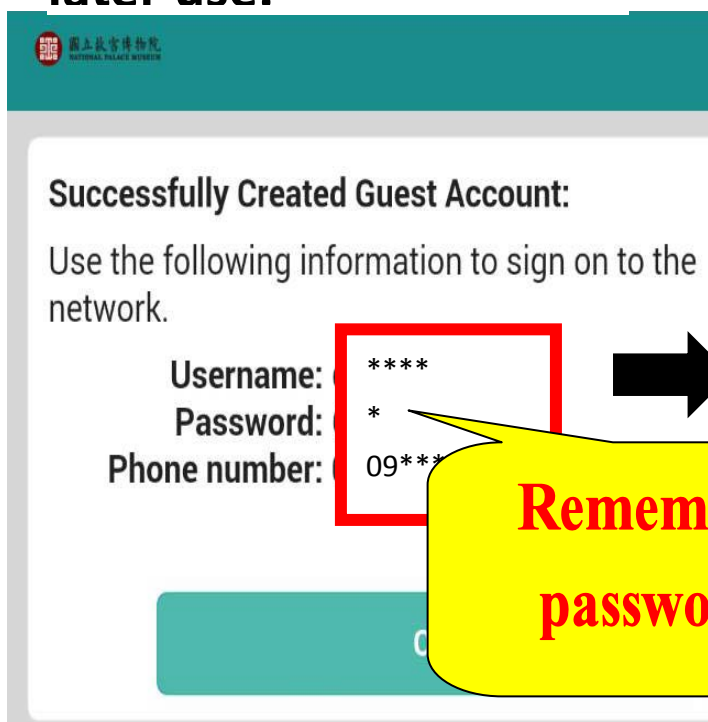

4.

Remember Username and Password for later use.