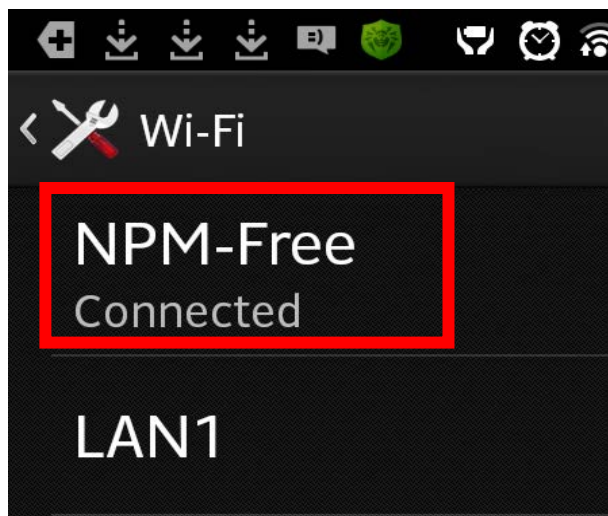

# NPM-Free WIFI SOP

1. Connect to **NPM-Free**.

& Open your Browser

2. Choose

**First Login Enter Here**

**Under button  
Get password**

3. Fill out all fields.

4.