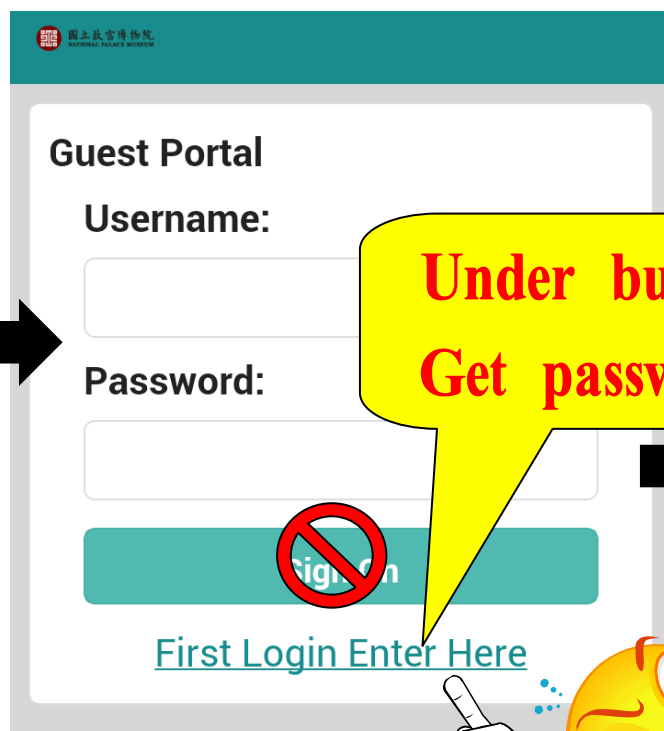

# NPM-Free WIFI SOP

1. Connect to **NPM-Free**.

& Open your Browser

2. Choose

**First Login Enter Here**

**Under button  
Get password**

3. Fill out all fields.

4.

**Remember** Username and Password for later use.

5.

Sign on with your Username & password.

6. If you accept the rule, you can use NPM-Free WIFI.

**If you can not get connected, it is likely the operating system of your cell phone is not supported by our Wifi environment. We apologize for any inconvenience this may cause.**