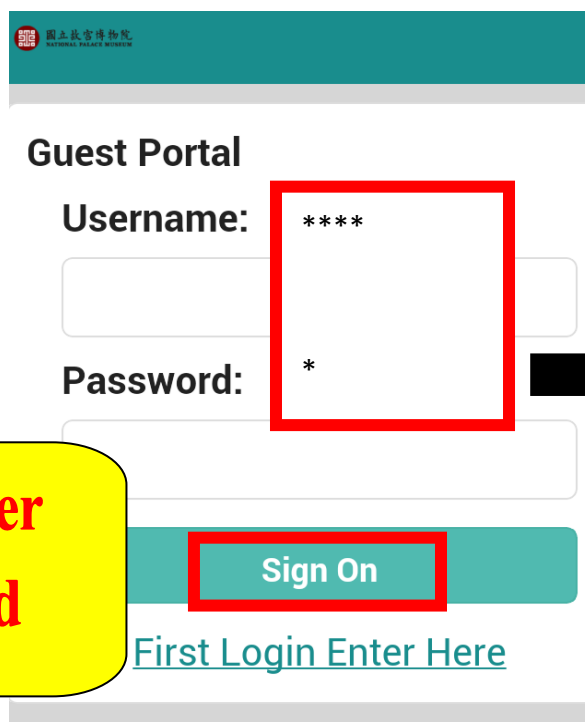

5.

Sign on with your Username & password.